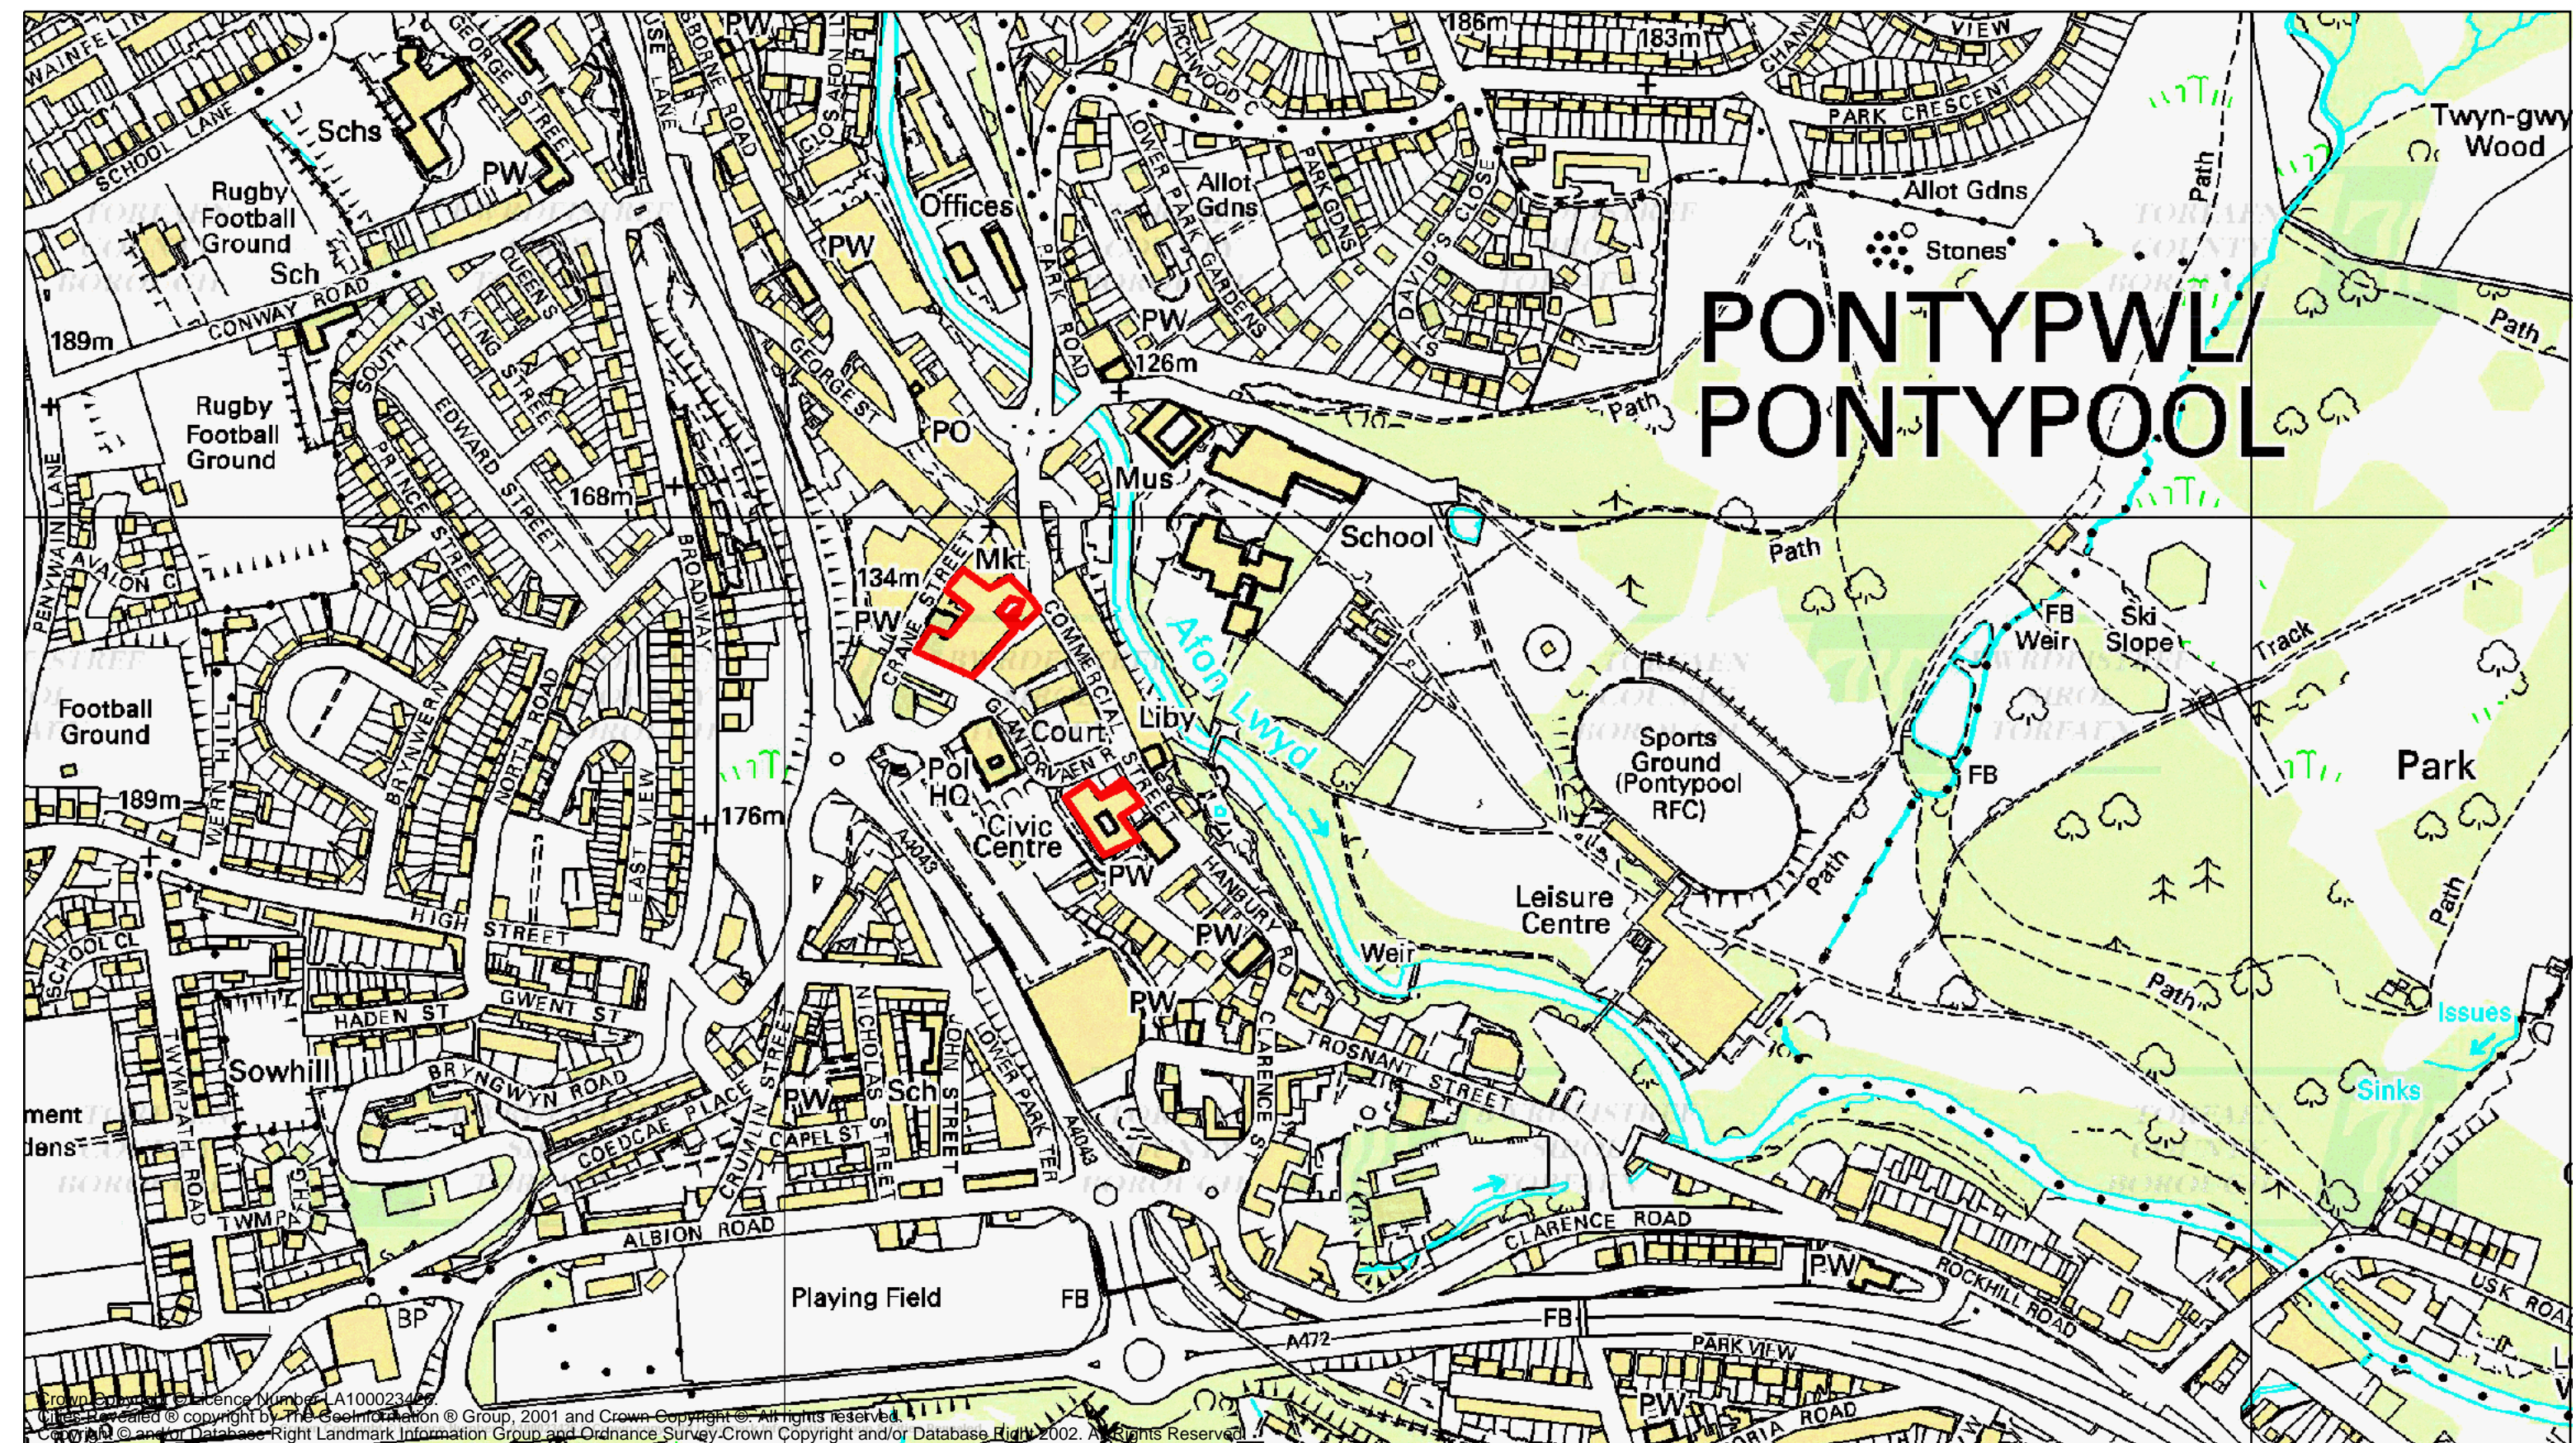

PONTYPOOL

Ordnance Survey Licence Number LA100023426
 Crown Copyright © copyright by The GeoInformation Group, 2001 and Crown Copyright ©. All rights reserved.
 Copyright © and/or Database Right Landmark Information Group and Ordnance Survey. Crown Copyright and/or Database Right 2002. All Rights Reserved.

TORFAEN COUNTY BOROUGH

BWRDEISTREF SIROL TORFAEN

Performance & Engagement
 Alison Ward - Chief Executive

This map is reproduced from Ordnance Survey material with the permission of Ordnance Survey on behalf of the Controller of Her Majesty's Stationary Office © Crown Copyright. Unauthorised reproduction infringes Crown Copyright and may lead to prosecution or civil proceedings. Torfaen CBC, Licence No LA100023426.

Scale 1/4250

Centre = 328351 E 200855 N

Date 28/3/2014

User = USR1306700